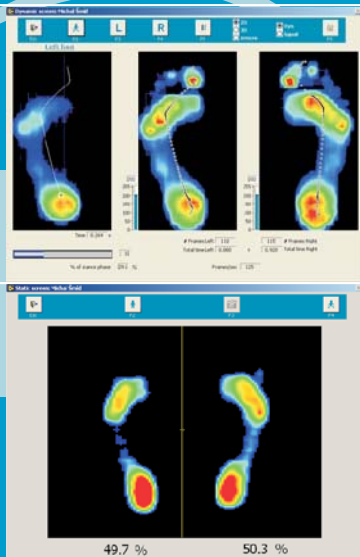

THE KEY TO HEALTHY FEET

WALKING AND RUNNING ANALYSER

Outstanding system for sole state recognition, way of walking, way of body posture and possibilities of corrections.

WWW.ZDRAVENOHY.CZ

Foot Complex Care Centre "Healthy Feet"

After scanning of your foot print the analyser evaluates its state and suggests possible correction (individual thermoplastic insoles for your shoes).

Set the state of your feet!

tel.: +420 607 869 269
www.zdravenohy.cz